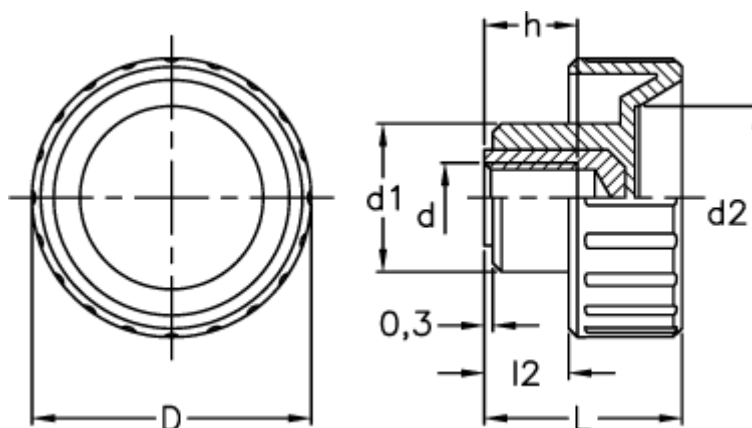

Data Sheet

Article number: 2302006321

Description: E+G Fluted grip knob
BT.16 B-M4

Measures

d	= 16
d1	= 11
d2	= 9
d 6H	= M4
h	= 6
L	= 13.0
l2	= 5.0